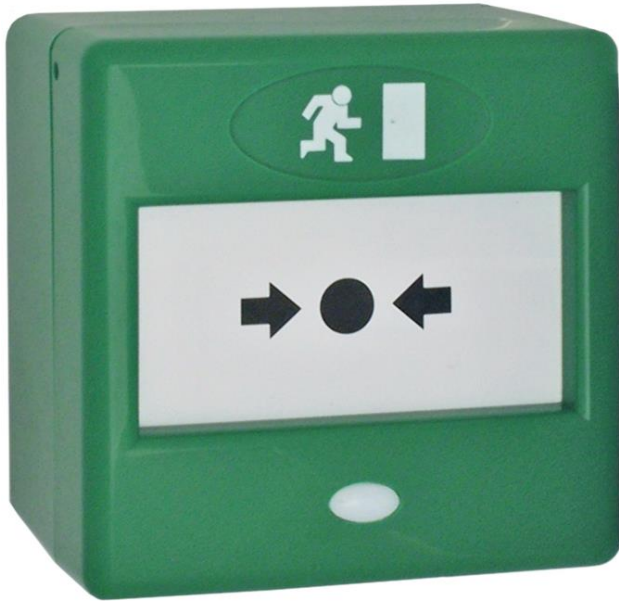

CQR AFP3 Range Green Resettable Call Points

The AFP3 CQR range of resettable low voltage emergency call points provide emergency override for fail unlocked electronic locking devices.

There are three versions available with either; single, double or triple pole micro switches.

Each call point is fitted with a flexible plastic panel instead of glass and can easily be reset using a plastic key.

AFP3/COVER

Features & Benefits

- IP44 (Indoor use only)
- Size - H85 x W85 x D55mm
- Resettable
- Single, Double or Triple Single Pole
- Plastic Resettable Element
- 12/24V DC Operating Voltage
- 12A 125/250V AC Contact Rating
- Red LED with Current Limiting Resistor
- Temperature range -10°C - +55°C
- ABS Case with Polycarbonate Operating Element
- Low voltage

AFP3/KEY

Code	Description
AFP3/GR	Single Pole Call Point
AFP3/GR/DP	Double Pole Call Point
AFP3/GR/TP	Triple Pole Call Point
AFP3/COVER	Transparent Hinged Cover
AFP3/KEY	Additional Key