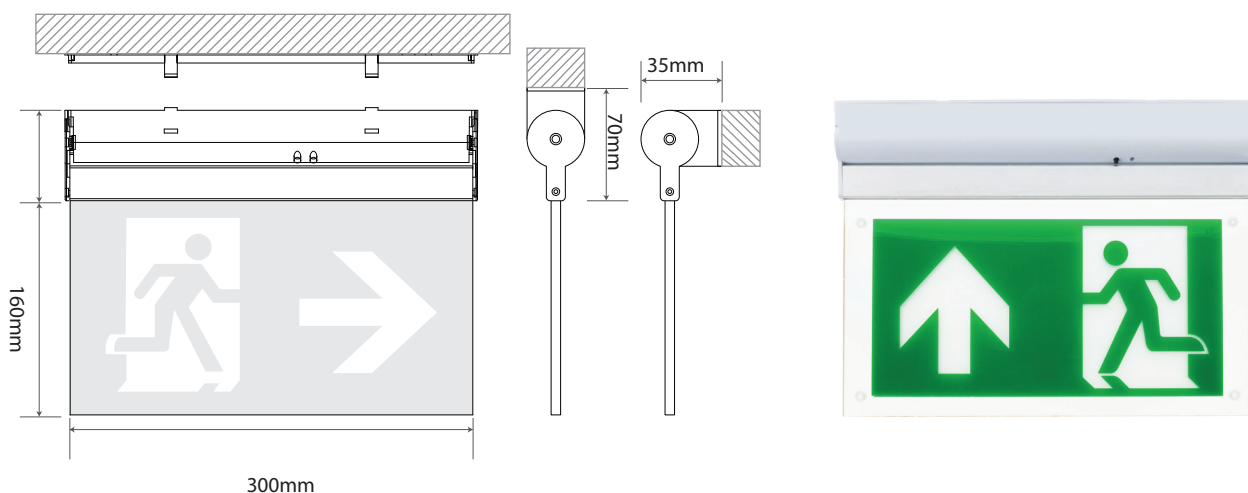

CHANNEL

LIGHTING & SAFETY SYSTEMS

RAZOR

LED Emergency Exit Signage
from Channel Safety Systems

Razor™

LED Emergency Exit Sign

The ultra slim-line Razor LED emergency exit sign range offering hanging, recessed, flush mounted and wall/ceiling mounted versions.

Features

- Comprehensive family, comprising hanging, recessed, hanging recessed and wall/ceiling mounted versions
- Stylish ultra slim-line and compact range of LED exit signs complete with arrow up pictograms (other arrow options available)
- 3 hour maintained versions
- Long life LED technology
- Sleek unobtrusive design with aluminium LED sign extension and polycarbonate gear housing
- Viewing distances of 28m and 26m (recessed version only)
- Push to test function (excluding wall mounted version)
- Adjustable suspension heights available on hanging exit signs only
- The suspension wires in the Razor™ hanging version provide the SELV electrical supply to the LEDs so there is no need to have a visible power cable.
- Meets BS EN 60598-2-22 and other relevant standards

Cut out dimensions 275mm x 47mm
Flange 290mm x 65mm
Depth 35mm

PRODUCT CODE	DESCRIPTION
--------------	-------------

E/RZ/M3/LED/R	Razor 3 hour maintained LED exit sign hanging recessed complete with arrow up - Blade size 300mm(L) x 170mm(H) x 9mm(D)
---------------	---

Images above from left to right show; Wall/ceiling fitting (E/RZ/M3/LED/W), End views of ceiling and wall fitting options and product photograph

PRODUCT CODE	DESCRIPTION
E/RZ/M3/LED/W	Razor 3 hour maintained and non-maintained LED exit sign wall/ceiling fitted complete with arrow up - Blade size 300mm(L) x 170mm(H) x 9mm(D)