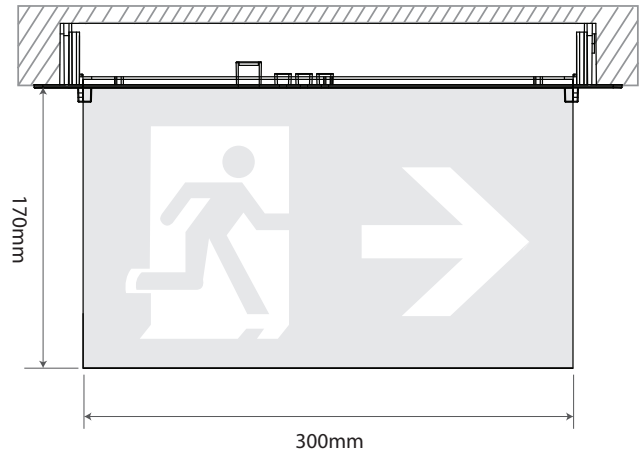

Please note image shown is not to scale and is for pictorial reference only

SPECIFICATIONS	
Housing material	Polycarbonate / Aluminium
Standard colour	White RAL 9003 + Silver
Printing foil	Silk screen
Viewing Distance	28m & 26m (recessed)
Illuminant	16x LED - white
Protection category	IP40
Supply voltage	230V 50Hz ± 10%
Battery	3.6V 900mAh NiCd
Operating temperature	0 - +55°C (Non Condensing)
Weight	0.8Kg

Hanging Fitting

Surface dimensions Length 290mm Width 47mm Depth 35mm

PRODUCT CODE DESCRIPTION

E/RZ/M3/LED/H Razor 3 hour maintained LED exit sign hanging complete with arrow up - Blade size 300mm(L) x 170mm(H) x 9mm(D)

Recessed Fitting

Cut out dimensions 310mm x 47mm
Flange 334mm x 75mm
Depth 40mm

PRODUCT CODE	DESCRIPTION
--------------	-------------

E/RZ/M3/LED/F	Razor 3 hour maintained LED exit sign flush recessed mounted complete with arrow up - Blade size 300mm(L) x 170mm(H) x 9mm(D)
---------------	---

Cut out dimensions 275mm x 47mm
Flange 290mm x 65mm
Depth 35mm

PRODUCT CODE	DESCRIPTION
--------------	-------------

E/RZ/M3/LED/R	Razor 3 hour maintained LED exit sign hanging recessed complete with arrow up - Blade size 300mm(L) x 170mm(H) x 9mm(D)
---------------	---