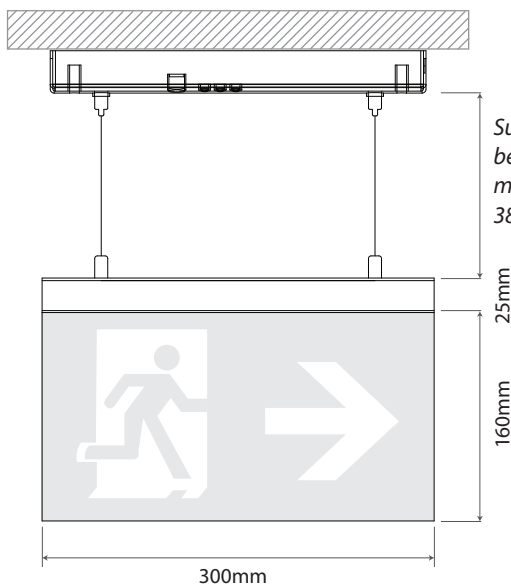

Features

- Comprehensive family, comprising hanging, recessed, hanging recessed and wall/ceiling mounted versions
- Stylish ultra slim-line and compact range of LED exit signs complete with arrow up pictograms (other arrow options available)
- 3 hour maintained versions
- Long life LED technology
- Sleek unobtrusive design with aluminium LED sign extension and polycarbonate gear housing
- Viewing distances of 28m and 26m (recessed version only)
- Push to test function (excluding wall mounted version)
- Adjustable suspension heights available on hanging exit signs only
- The suspension wires in the Razor™ hanging version provide the SELV electrical supply to the LEDs so there is no need to have a visible power cable.
- Meets BS EN 60598-2-22 and other relevant standards

Please note image shown is not to scale and is for pictorial reference only

SPECIFICATIONS	
Housing material	Polycarbonate / Aluminium
Standard colour	White RAL 9003 + Silver
Printing foil	Silk screen
Viewing Distance	28m & 26m (recessed)
Illuminant	16x LED - white
Protection category	IP40
Supply voltage	230V 50Hz ± 10%
Battery	3.6V 900mAh NiCd
Operating temperature	0 - +55°C (Non Condensing)
Weight	0.8Kg

Hanging Fitting

Surface dimensions Length 290mm Width 47mm Depth 35mm

PRODUCT CODE DESCRIPTION

E/RZ/M3/LED/H Razor 3 hour maintained LED exit sign hanging complete with arrow up - Blade size 300mm(L) x 170mm(H) x 9mm(D)

Recessed Fitting

Cut out dimensions 310mm x 47mm
Flange 334mm x 75mm
Depth 40mm

PRODUCT CODE	DESCRIPTION
--------------	-------------

E/RZ/M3/LED/F	Razor 3 hour maintained LED exit sign flush recessed mounted complete with arrow up - Blade size 300mm(L) x 170mm(H) x 9mm(D)
---------------	---