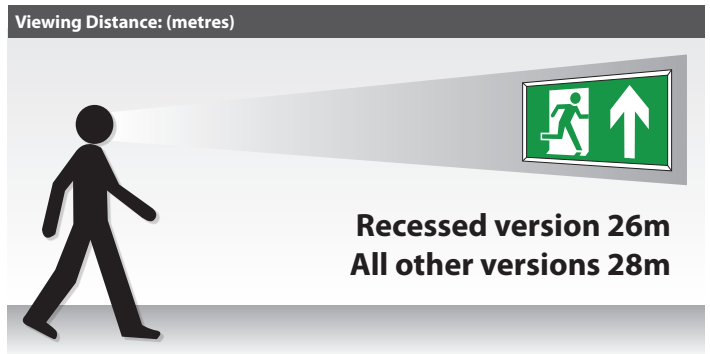

CHANNEL

LIGHTING & SAFETY SYSTEMS

RAZOR

LED Emergency Exit Signage
from Channel Safety Systems

Razor™

LED Emergency Exit Sign

The ultra slim-line Razor LED emergency exit sign range offering hanging, recessed, flush mounted and wall/ceiling mounted versions.

Features

- Comprehensive family, comprising hanging, recessed, hanging recessed and wall/ceiling mounted versions
- Stylish ultra slim-line and compact range of LED exit signs complete with arrow up pictograms (other arrow options available)
- 3 hour maintained versions
- Long life LED technology
- Sleek unobtrusive design with aluminium LED sign extension and polycarbonate gear housing
- Viewing distances of 28m and 26m (recessed version only)
- Push to test function (excluding wall mounted version)
- Adjustable suspension heights available on hanging exit signs only
- The suspension wires in the Razor™ hanging version provide the SELV electrical supply to the LEDs so there is no need to have a visible power cable.
- Meets BS EN 60598-2-22 and other relevant standards