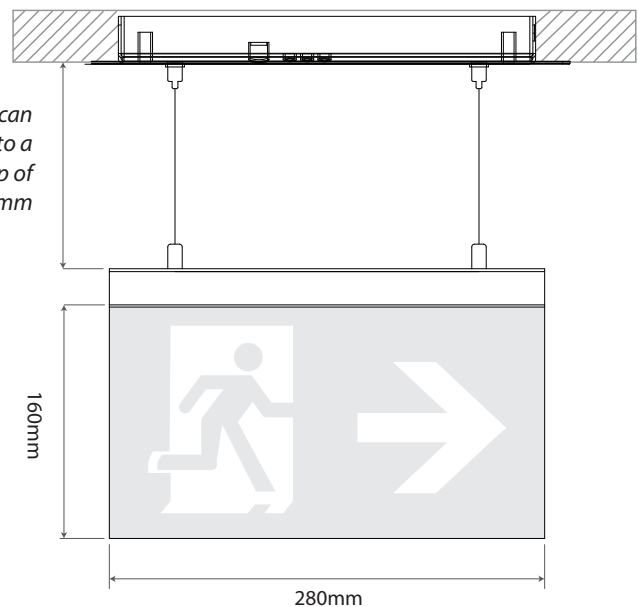

Hanging Fitting

Surface dimensions Length 290mm Width 47mm Depth 35mm

PRODUCT CODE DESCRIPTION

E/RZ/M3/LED/H Razor 3 hour maintained LED exit sign hanging complete with arrow up - Blade size 300mm(L) x 170mm(H) x 9mm(D)

Recessed Fitting

Cut out dimensions 310mm x 47mm
Flange 334mm x 75mm
Depth 40mm

PRODUCT CODE	DESCRIPTION
--------------	-------------

E/RZ/M3/LED/F	Razor 3 hour maintained LED exit sign flush recessed mounted complete with arrow up - Blade size 300mm(L) x 170mm(H) x 9mm(D)
---------------	---

Cut out dimensions 275mm x 47mm
Flange 290mm x 65mm
Depth 35mm

PRODUCT CODE	DESCRIPTION
--------------	-------------

E/RZ/M3/LED/R	Razor 3 hour maintained LED exit sign hanging recessed complete with arrow up - Blade size 300mm(L) x 170mm(H) x 9mm(D)
---------------	---

Images above from left to right show; Wall/ceiling fitting (E/RZ/M3/LED/W), End views of ceiling and wall fitting options and product photograph

PRODUCT CODE	DESCRIPTION
E/RZ/M3/LED/W	Razor 3 hour maintained and non-maintained LED exit sign wall/ceiling fitted complete with arrow up - Blade size 300mm(L) x 170mm(H) x 9mm(D)