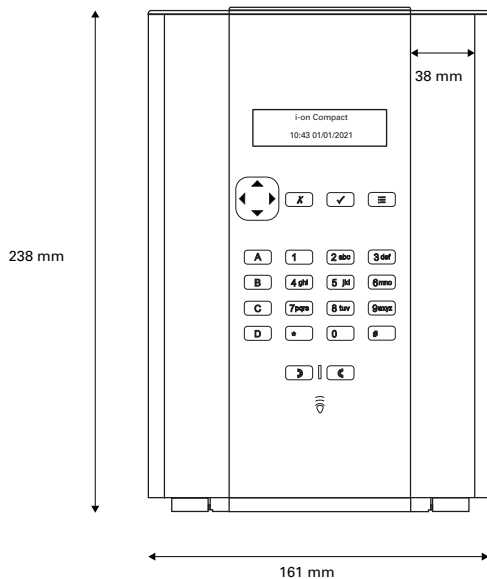

i-on Compact Wireless Kits

20 zone panel with integrated keypad

The i-on Compact is a starter-level security panel that brings next-generation cloud capabilities to residential and small commercial properties. The wireless intruder panel, with built-in keypad, offers up to 20 radio zones and can be programmed, managed and serviced remotely by installers via SecureConnect™.

Built with cyber security in its DNA the i-on Compact is SecureConnect™ Cloud and App enabled.

Part no.
COMPACT-KIT

Description

Kit contains:

- 3 x Pet tolerant PIR (XCELRPT)
- 1 x Door contact (DET-RDC-W)
- 1 x Remote control (FOB-2W-4B)
- 1 x Blue sounder base (SDR-REXT-G2-BL-NC)

COMPACT-KIT-WiFi

Kit contains:

- 3 x Pet tolerant PIR (XCELRPT)
- 1 x Door contact (DET-RDC-W)
- 1 x Remote control (FOB-2W-4B)
- 1 x Blue sounder base (SDR-REXT-G2_BL-NC)
- 1 x WiFi Communicator (I-WIFI01)

COMPACT-KIT-RAS

Kit contains:

- 3 x Pet tolerant PIR (XCELRPT)
- 1 x Door Contact (DET-RDC-W)
- 1 x Remote Control (FOB-2W-4B)
- 1 x Blue sounder Base (SDR-REXT-G2_BL-NC)
- 1 x Radio Keypad (KEY-RAS)

Product specification

Product Code	COMPACT/ COMPACT-EU Also available as kits
Compliance	EN50131-1:2006 + A1:2009 Grade 2 and environmental class II, EN50131-3:2009, EN50131.6:2008, BS8243:2010, PD6662:2017
Zones on board	20 radio zones
Event log	250 mandatory event logs and 50 non mandatory events
Number of users	20 users
Number of outputs	20 radio outputs
Number of part sets	1 full set and 3 part sets
Power supply	500 mA switch mode
Battery (maximum capacity)	COMPACT-BAT01: 6 x NimH cell battery pack
Temperature range	Environmental class II. Tested -10°C to 55°C @ 93% RH
Weight	710 g (with battery)
Dimensions	238 mm (h) x 161 mm (w) x 38 mm (d)