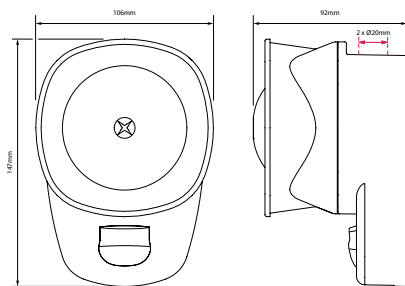

Specifier's guide

4.3 Accessories

Technical specification

Code	FXSYG1WR	FXSYG1WR-WP
Mounting type	Wall	Wall
Voltage	18 - 28VDC (Fire Use)	18 - 28VDC (Fire Use)
Current	15 - 30mA dependent on setting (Sounder; tone 29)	15 - 30mA dependent on setting (Sounder; tone 29)
Coverage (y)	7.5m on high output settings 2.5m on low output settings	7.5m on high output settings 2.5m on low output settings
Mounting height (x)	2.4m (max)	2.4m (max)
Coverage volume code	W-2.4-7.5	W-2.4-7.5
Coverage volume	135m ³ (15m ³)	135m ³ (15m ³)
Flash rate	1Hz (Switchable to 0.5Hz)	1Hz (Switchable to 0.5Hz)
Operating temperature	-10°C to +55°C,	-25°C to +70°C
Monitoring	Reverse polarity	Reverse polarity
Protection	IP21C	IP66
Weight	200g	200g
Body colour	Red	Red
Flash colour	Red	Red
Sound output	100dB(A) (Typical tone 29 - Symphoni) at 1 metre	100dB(A) (Typical tone 29 - Symphoni) at 1 metre

Dimensions

FXSYG1WR

D (mm) W (mm) H (mm)

92 106 147

FXSYG1WR-WP

D (mm) W (mm) H (mm)

100 111 151

Catalogue numbers