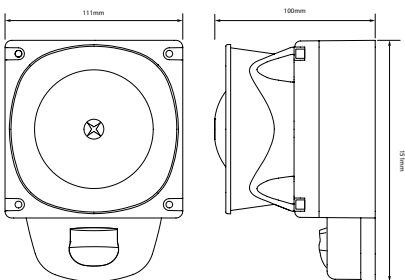

Specifier's guide

4.3 Accessories

Technical specification

Code	FXSYG1WR	FXSYG1WR-WP
Mounting type	Wall	Wall
Voltage	18 - 28VDC (Fire Use)	18 - 28VDC (Fire Use)
Current	15 - 30mA dependent on setting (Sounder; tone 29)	15 - 30mA dependent on setting (Sounder; tone 29)
Coverage (y)	7.5m on high output settings 2.5m on low output settings	7.5m on high output settings 2.5m on low output settings
Mounting height (x)	2.4m (max)	2.4m (max)
Coverage volume code	W-2.4-7.5	W-2.4-7.5
Coverage volume	135m ³ (15m ³)	135m ³ (15m ³)
Flash rate	1Hz (Switchable to 0.5Hz)	1Hz (Switchable to 0.5Hz)
Operating temperature	-10°C to +55°C,	-25°C to +70°C
Monitoring	Reverse polarity	Reverse polarity
Protection	IP21C	IP66
Weight	200g	200g
Body colour	Red	Red
Flash colour	Red	Red
Sound output	100dB(A) (Typical tone 29 - Symphoni) at 1 metre	100dB(A) (Typical tone 29 - Symphoni) at 1 metre

Dimensions

FXSYG1WR

D (mm) W (mm) H (mm)

92 106 147

FXSYG1WR-WP

D (mm) W (mm) H (mm)

100 111 151

Catalogue numbers